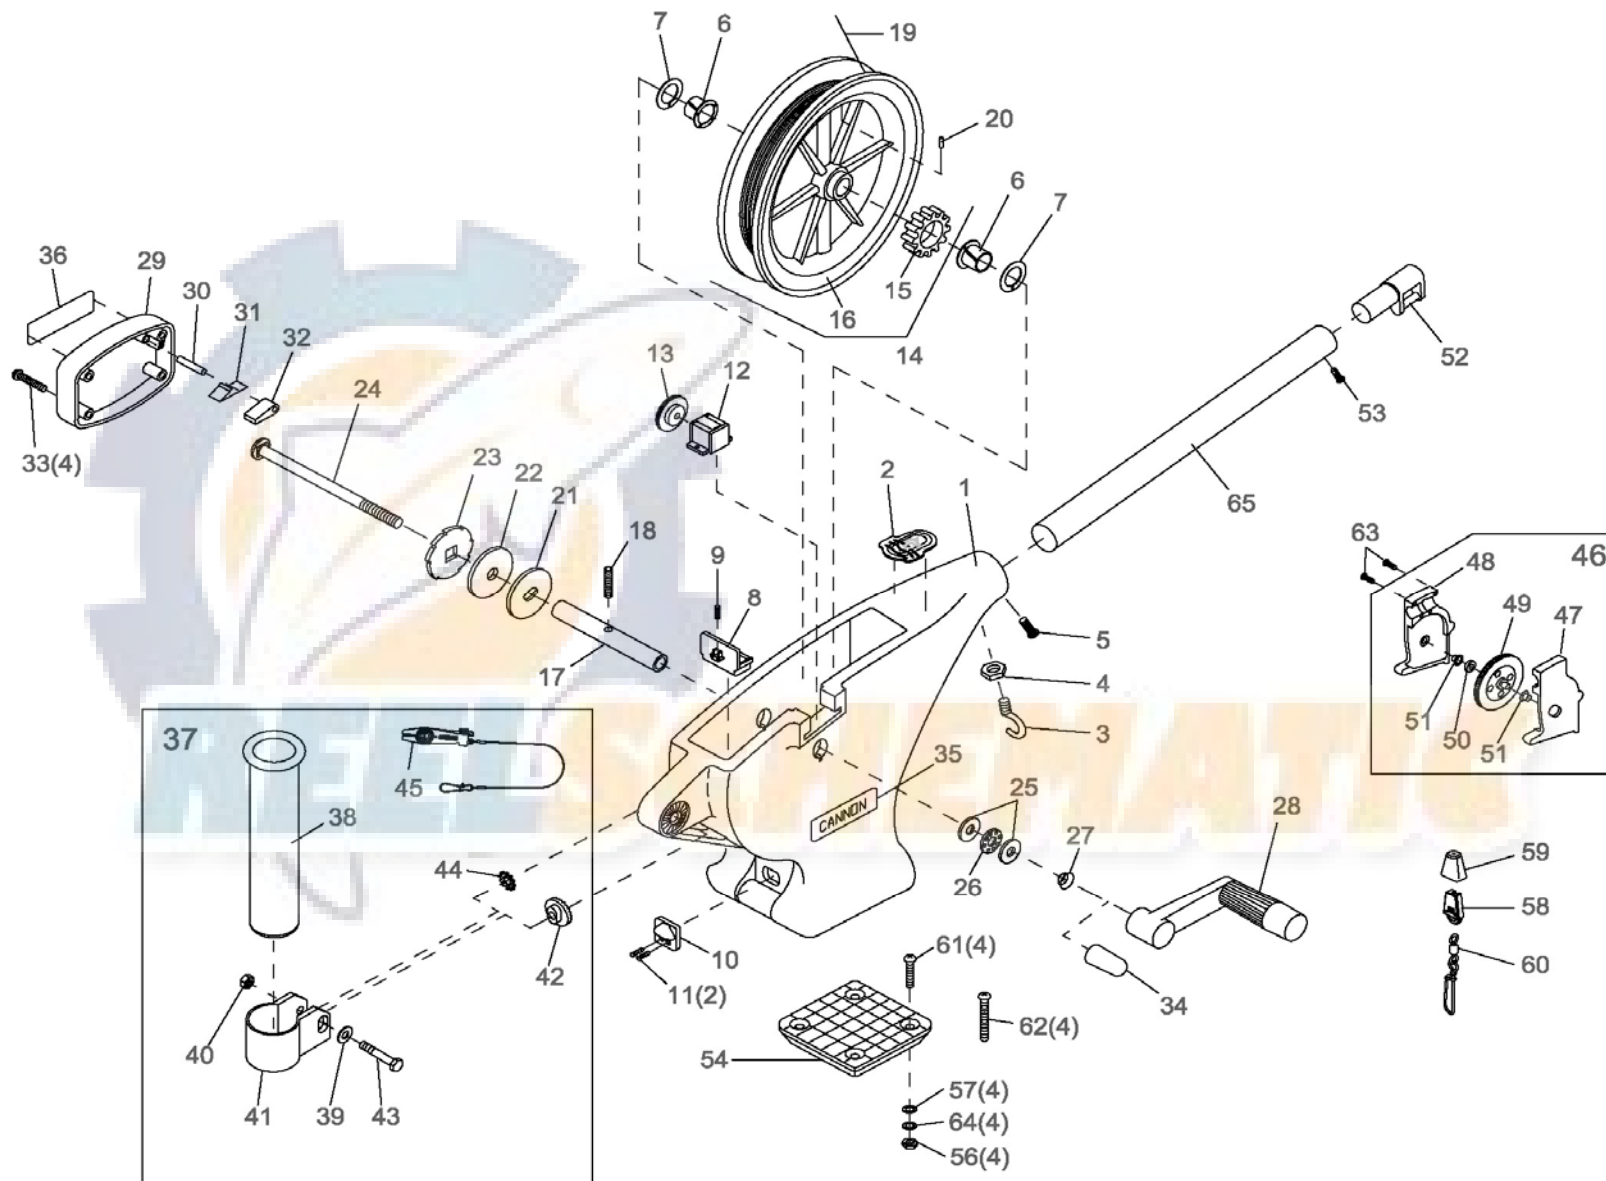

UNI-TROLL 5™

for use with "AI" serial numbers

In the U.S.A., replacement parts may be ordered directly from CANNON Parts Dept., 121 Power Drive, Mankato, Minnesota 56001. In Canada, parts may be ordered from any of the Canadian Authorized Service Centers shown on the enclosed list. Be sure to provide the MODEL and SERIAL numbers of your downrigger when ordering parts. Please use the correct part numbers from the parts list. Payment for any parts ordered from the CANNON parts department, may be by cash, personal check, Discover Card, MasterCard or VISA. To order, call 1-800-227-6433 or FAX 1-800-527-4464.

1	3330002	FRAME - UNI-TROLL	23	0467694	BRAKE PLATE - RATCHET	45	2277002	>UNIVERSAL LINE RELEASE
2	3327004	DECAL - NOSE, UNI-TROLL	24	1000904	SHAFT - RATCHET - UNI-TROLL	46	3992300	SWIVEL HEAD ASSEMBLY
3	9040040	HOOK - 1/4" - 20 ROLLED	25	9010310	WASHER - THRUST [2.EA]	47	0267001	▶SIDE PLATE (RH)
4	2263102	NUT - HEX 1/4"-20	26	9010280	BEARING - THRUST	48	0267002	▶SIDE PLATE (LH)
5	9280750	SCREW - 1/4" - 20 (RH) x 3/4" PPH	27	9400040	SPRING - HAND CRANK	49	0269726	▶PULLY - SWIVEL HEAD
6	9010001	BEARING - REEL SHAFT NYLINER [2.EA]	28	0902000	CRANK HANDLE - UNI-TROLL	50	3397300	▶WASHER - .735 OD X .36 ID
7	9430003	WASHER - 5/8" ID (NYLON) [2.EA]	29	3321001	COVER - CLUTCH, ROUND (LEXAN)	51	9010070	▶HDW BEARING BRASS[2.EA]
8	3356050	BASE LATCH	30	9250003	PIN - DOWEL 3/16" x 7/8" - RATCHET	52	2216403	BOOM END
9	9400050	SPRING - BASE LATCH	31	9400070	SPRING - DOG RATCHET	53	2372100	SCREW - #8 x 5/8" PPHMS
10	3356052	BASE LATCH TAB	32	9100160	DOG - RATCHET	54	3307002	LOW PROFILE MOUNTING BASE (LEXAN)
11	9370010	SCREW - #4 x 1/2" PPH [2.EA]	33	9370001	SCREW - #10 x 1-1/4" PPHSMS [4.EA]	55	2994894	*BAG ASSEMBLY, MOUNTING (KIT #4)
12	0220477	DEPTH COUNTER - 3 DIGIT	34	9100721	RED THREAD CAP	56	2263102	NUT - HEX 1/4"-20 [4.EA]
13	3333003	GEAR - COUNTER, UNI-TROLL	35	3395631	DECAL - CANNON SMALL	57	2371712	WASHER - 9/32" FLAT [4.EA]
14	3397913	REEL ASSEMBLY - UNI-TROLL HIGH SPEED	36	3395630	DECAL - CANNON LARGE	58	9100100	TERMINATOR
15	3333004	>GEAR - REEL, UNI-TROLL	37	2477001	BAG ASSY - SINGLE ROD HOLDER	59	9100101	TERMINATOR CUSHION
16	3397904	▶REEL - ROUGH 5.75"	38	0290796	>TUBE - ROD HOLDER	60	9100620	TERMINATOR SNAP & SWIVEL
17	1080001	SHAFT - REEL, UNI-TROLL	39	2151726	>WASHER - 5/16" FLAT	61	9280713	BOLT - TRUSS 1/4" - 20 x 1-1/2" [4.EA]
18	3393412	SCREW - SET 5/16"-18 x 1" (REEL)	40	2383106	>NUT - 5/16"-18 SS	62	9280725	BOLT - TRUSS 1/4" - 20 x 2-1/2" [4.EA]
19	3775396	SPOOL CABLE SS [200.FT]	41	3319005	>CLAMP - ROD HOLDER w/ SLOT	63	9370010	SCREW - #4 x 1/2" PPH [3.EA]
20	9100070	CABLE LEADER SLEEVE	42	3325002	>DISK - ROD HOLDER	64	9950357	WASHER - LOCK 1/4" SPLIT [4.EA]
21	0467695	BRAKE PLATE - REEL	43	9040310	>BOLT - HEX 5/16"-18 x 2"	65	2290829	24" BOOM - HEAVY DUTY
22	1264670	CLUTCH PAD	44	9430160	>WASHER - STAR 5/16"			

> PART OF ASSEMBLY

▶ ITEM CANNOT BE SOLD SEPARATELY

* PARTS USED BUT NOT SHOWN